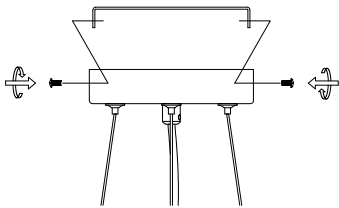

NOVA LUCE

9695218

1

Turn off the general switch

2

Drill holes & apply plastic anchors
With screws

3

Connect the wires

4

Apply the side screws

5

Apply the glass in to place

6

Turn on the general switch

48PCS