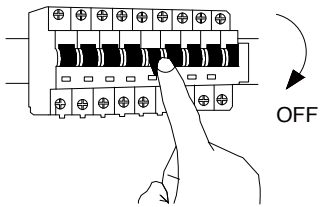

NOVA LUCE

9695218

1

Turn off the general switch

2

Drill holes & apply plastic anchors
With screws

3

Connect the wires

4

Apply the side screws

5

Apply the glass in to place

6

Turn on the general switch

48PCS