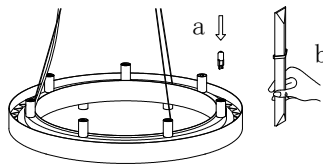

NOVA LUCE

9695218

1

Turn off the general switch

2

Drill holes & apply plastic anchors
With screws

3

Connect the wires

4

Apply the side screws

5

Apply the glass in to place

6

Turn on the general switch

48PCS