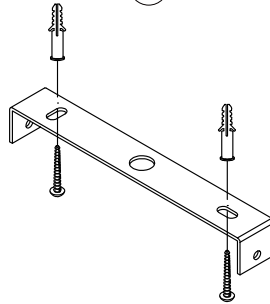

NOVA LUCE

9695218

1

Turn off the general switch

2

Drill holes & apply plastic anchors
With screws

3

Connect the wires

4

Apply the side screws

5

Apply the glass in to place

6

Turn on the general switch

48PCS