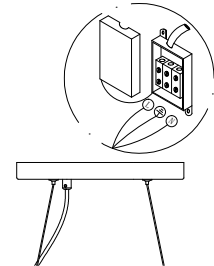

NOVA LUCE

9695218

1

Turn off the general switch

2

Drill holes & apply plastic anchors
With screws

3

Connect the wires

4

Apply the side screws

5

Apply the glass in to place

6

Turn on the general switch

48PCS