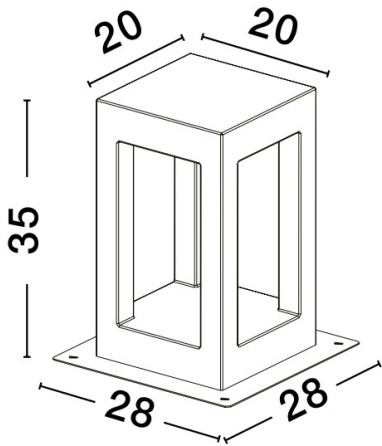

NOVA LUCE

PRODUCT DATASHEET

Version: 001

PRODUCT PHOTOGRAPH

TECHNICAL DRAWING

GENERAL INFORMATION

Product Code	9540215
Collection	Outdoor
Product Category	Bollard
Product Family	BEV
Mounting Location	Floor
Application Environment	Outdoor

DIMENSION & WEIGHT

LxWxH (cm)	L: 20 W: 20 H: 35
Cut out (cm)	N/A
Weight (Kgr)	7.9

MATERIAL & COLOR

Product Color	Grey
Body Material	Cement-Glass

APPLICATION & MOUNTING

Ambient Working Temp.	(-15°C) ~ (+60°C)
Type of Protection	IP65
Dimmable	No
Type of Dimming (Optional)	N/A
Mounting type	Surface
Mounting Depth (cm)	N/A
Led Module Replaceable	No
Light Source	LED