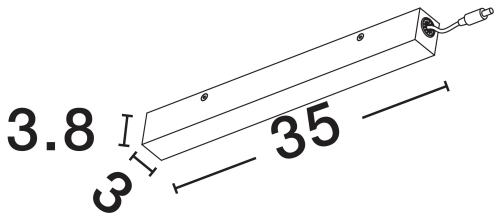

TECHNICAL DRAWING

GENERAL INFORMATION

Product Code	9580900
Collection	Indoor
Product Category	Accessories
Product Family	Ivy
Mounting Location	N/A
Application Environment	Indoor
Specifications	N/A

DIMENSION & WEIGHT

LxWxH (cm)	L: 35 W: 3 H: 3.8
Cut Out (cm)	N/A
Weight (Kgr)	0.412

MATERIAL & COLOR

Product Color	Sandy Black
Body Material	Aluminium

APPLICATION & MOUNTING

Ambient Working Temp.	Max 45°C
Type of Protection	IP20
Dimmable	N/A
Type of Dimming	N/A
Mounting type	Surface
Mounting Depth (cm)	N/A
Led Module Replaceable	N/A
Light Source	N/A

NOVA LUCE S.A

Schimatari Viotias
32009, Greece

+30 22620 58 121
+30 22620 56 743

info@novaluce.com
www.novaluce.com