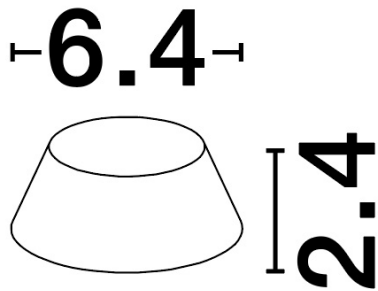

NOVA LUCE

PRODUCT DATASHEET

Version: 001

PRODUCT PHOTOGRAPH

TECHNICAL DRAWING

GENERAL INFORMATION

Product Code	9030614
Collection	Outdoor
Product Category	Accessories
Product Family	Lumo
Mounting Location	N/A
Application Environment	Outdoor
Specifications	

DIMENSION & WEIGHT

LxWxH (cm)	D: 6,4 H: 2,4
Cut out (cm)	N/A
Weight (Kgr)	0.04

MATERIAL & COLOR

Product Color	Rust
Body Material	Aluminium & Pc

APPLICATION & MOUNTING

Ambient Working Temp.	Max 45 oC
Type of Protection	IP54
Dimmable	No
Type of Dimming (Optional)	N/A
Mounting type	Surface
Mounting Depth (cm)	N/A
Led Module Replaceable	No
Light Source	LED