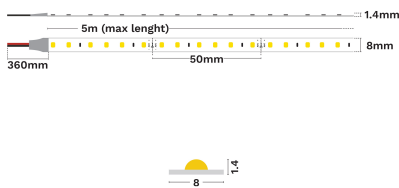

COMPATIBLE WITH

— On/Off Driver: N/A

— Triac Driver: N/A

— Dali Driver: N/A

GENERAL INFORMATION

Product Code	9540090
Product Category	Led Strips
Product Family	Honor Slim
Mounting Location	N/A
Application Environment	Indoor

DIMENSION & WEIGHT

LxWxH (cm)	L:5m 8 mm
Cut out (cm)	N/A
Weight (Kgr)	N/A

MATERIAL & COLOR

Product Color	N/A
Body Material	Aluminium
Cover Material	N/A

APPLICATION & MOUNTING

Ambient Working Temp.	45 C
Type of Protection	IP20
Protection Class IK	N/A
Dimmable	Yes
Type of Dimming (Optional)	Triac/Dali
Mounting type	N/A
Mounting Depth (cm)	N/A
Led Module Replaceable	No
Light Source	Led
Adjustable	No

NOVA LUCE S.A

Schimatari Viotias
32009, Greece

+30 22620 58 121
+30 22620 56 743

info@novaluce.com
www.novaluce.com