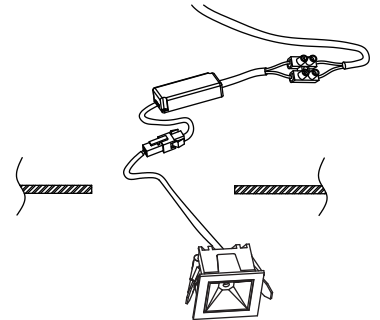

NOVA LUCE

9844050

1

Turn off the general switch

2

Create a CutOut

3

Connect wires

4

Fix the luminaire to the ceiling

5

Turn on the general switch

6

Turn on the light