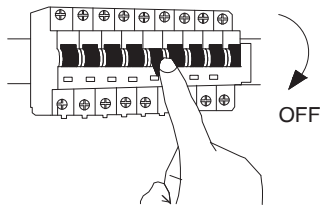

NOVA LUCE

9844050

1

Turn off the general switch

2

Create a CutOut

3

Connect wires