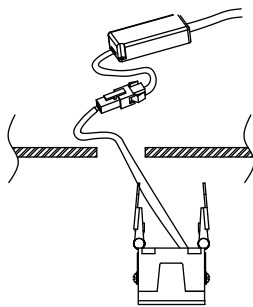

NOVA LUCE

9844050

1

Turn off the general switch

2

Create a CutOut

3

Connect wires

4

Fix the luminaire to the ceiling

5

Turn on the general switch

6

Turn on the light