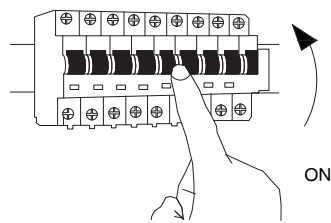

Fix the luminaire to the ceiling

5