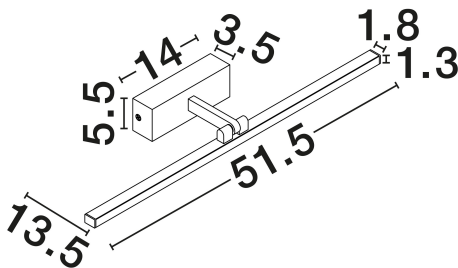

NOVA LUCE

PRODUCT DATASHEET

Version: 001

PRODUCT PHOTOGRAPH

GENERAL INFORMATION

Product Code	9117309
Collection	Indoor
Product Category	Wall
Product Family	Marel
Mounting Location	Ceiling
Application Environment	Indoor
Specifications	N/A

DIMENSION & WEIGHT

LxWxH (cm)	L: 51.5 W: 13.5 H: 5
Cut Out (cm)	N/A
Weight (Kgr)	0.6

MATERIAL & COLOR

Product Color	Brushed Gold
Body Material	Steel, Aluminium & Acrylic

TECHNICAL DRAWING

APPLICATION & MOUNTING

Ambient Working Temp.	Max 45°C
Type of Protection	IP44
Dimmable	Yes
Type of Dimming	N/A
Mounting type	Surface
Mounting Depth (cm)	N/A
Led Module Replaceable	No
Light Source	LED

NOVA LUCE S.A

Schimatari Viotias
32009, Greece

+30 22620 58 121
+30 22620 56 743

info@novaluce.com
www.novaluce.com