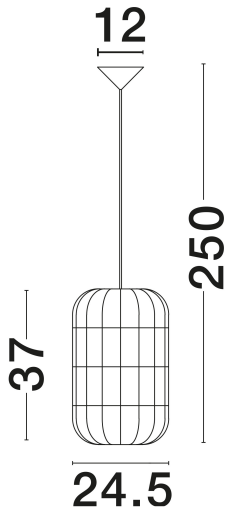

## PRODUCT PHOTOGRAPH

## TECHNICAL DRAWING

## DIMENSION & WEIGHT

LxWxH (cm)	D: 24.5 H1: 37 H2: 250
Cut Out (cm)	N/A
Weight (Kgr)	1.24