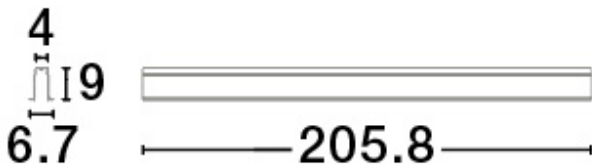

COMPATIBLE WITH

— On/Off Driver: N/A

— Triac Driver: N/A

— Dali Driver: N/A

GENERAL INFORMATION

Product Code	9988200
Product Category	Linear
Product Family	Linear Lighting Profiles
Mounting Location	Ceiling
Application Environment	Indoor

DIMENSION & WEIGHT

LxWxH (cm)	L: 205,8 W: 6,7 H: 9
Cut out (cm)	0
Weight (Kgr)	-

MATERIAL & COLOR

Product Color	Black
Body Material	Aluminium
Cover Material	N/A

APPLICATION & MOUNTING

Ambient Working Temp.	45 C
Type of Protection	IP20
Protection Class IK	IK04
Dimmable	NO
Type of Dimming (Optional)	N/A
Mounting type	Recessed
Mounting Depth (cm)	Ceiling
Led Module Replaceable	N/A
Light Source	N/A
Adjustable	No

NOVA LUCE S.A

Schimatari Viotias
32009, Greece

+30 22620 58 121
+30 22620 56 743

info@novaluce.com
www.novaluce.com