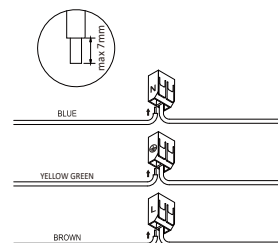

NOVA LUCE

9088111

1

Turn off the general switch

2

Drill holes & apply plastic anchors
With screws

3

Connect wires

4

Apply the elements in to place
With the side screws

5

Turn on the general switch