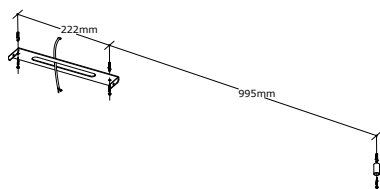

NOVA LUCE

9088111

1

Turn off the general switch

2

Drill holes & apply plastic anchors
With screws

3

Connect wires

4

Apply the elements in to place
With the side screws

5

Turn on the general switch