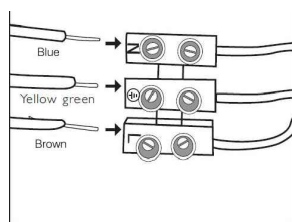

NOVA LUCE

9100916

1

Turn off the general switch

2

Dismantle the product

3

Get access to the wires

4

Connect wires

5

Place the wires and
The screws in to place

6

Apply the nuts

7

Apply the screws in to place