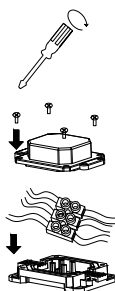

NOVA LUCE

9100916

1

Turn off the general switch

2

Dismantle the product

3

Get access to the wires

4

Connect wires

5

Place the wires and
The screws in to place

6

Apply the nuts

7

Apply the screws in to place