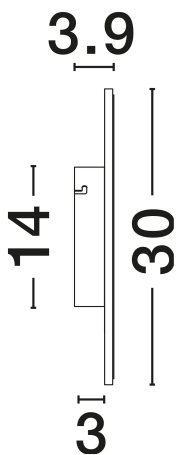

NOVA LUCE

PRODUCT DATASHEET

Version: 001

PRODUCT PHOTOGRAPH

TECHNICAL DRAWING

GENERAL INFORMATION

Product Code	9248150
Collection	Indoor
Product Category	Wall
Product Family	Nevo
Mounting Location	Wall
Application Environment	Indoor
Specifications	N/A

DIMENSION & WEIGHT

LxWxH (cm)	D: 30 W: 3.9 H: 30
Cut Out (cm)	N/A
Weight (Kgr)	1

MATERIAL & COLOR

Product Color	Matt Gold
Body Material	Aluminium & Acrylic

APPLICATION & MOUNTING

Ambient Working Temp.	Max 45°C
Type of Protection	IP20
Dimmable	No
Type of Dimming	N/A
Mounting type	Surface
Mounting Depth (cm)	N/A
Led Module Replaceable	No
Light Source	LED

Power (Nominal)	21W
Input voltage (Nominal)	220-240V
Mains Frequency	50/60Hz

PHOTOMETRICAL DATA

Luminous Flux	1450lm
Color Temperature	3000K
Light Color (Designation)	Warm White

WARRANTY

Warranty	3 Years
----------	----------------