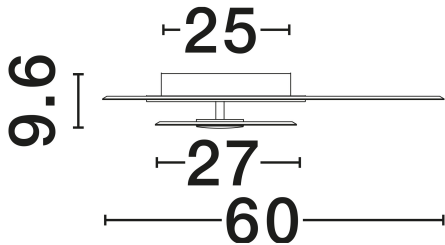

TECHNICAL DRAWING

GENERAL INFORMATION

Product Code	9030641
Collection	Indoor
Product Category	Ceiling
Product Family	Copo
Mounting Location	Ceiling
Application Environment	Indoor
Specifications	N/A

DIMENSION & WEIGHT

LxWxH (cm)	D: 60 H: 9.6
Cut Out (cm)	N/A
Weight (Kgr)	3

MATERIAL & COLOR

Product Color	Brass Gold
Body Material	Aluminium &Acrylic

APPLICATION & MOUNTING

Ambient Working Temp.	Max 45°C
Type of Protection	IP20
Dimmable	Yes
Type of Dimming	Triac
Mounting type	Surface
Mounting Depth (cm)	N/A
Led Module Replaceable	No
Light Source	LED

NOVA LUCE S.A

Schimatari Viotias
32009, Greece

+30 22620 58 121
+30 22620 56 743

info@novaluce.com
www.novaluce.com