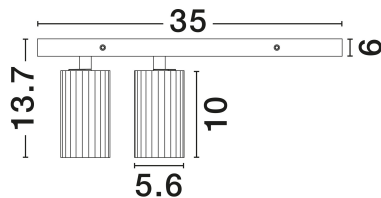

NOVA LUCE

PRODUCT DATASHEET

Version: 001

PRODUCT PHOTOGRAPH

GENERAL INFORMATION

Product Code	9011604
Collection	Indoor
Product Category	Ceiling
Product Family	Zelos
Mounting Location	Ceiling
Application Environment	Indoor
Specifications	N/A

DIMENSION & WEIGHT

LxWxH (cm)	L: 35 W: 6 H: 13.7
Cut Out (cm)	N/A
Weight (Kgr)	0.65

MATERIAL & COLOR

Product Color	Sandy Black
Body Material	Aluminium

TECHNICAL DRAWING

APPLICATION & MOUNTING

Ambient Working Temp.	Max 45°C
Type of Protection	IP20
Dimmable	Yes
Type of Dimming	N/A
Mounting type	Surface
Mounting Depth (cm)	N/A
Led Module Replaceable	Yes
Light Source	GU10

Power (Nominal)	2x10W
Input voltage (Nominal)	100-240V
Mains Frequency	50/60Hz

PHOTOMETRICAL DATA

Luminus Flux	N/A
Color Temperature	N/A
Light Color (Designation)	N/A

WARRANTY

Warranty	3 Years
----------	----------------