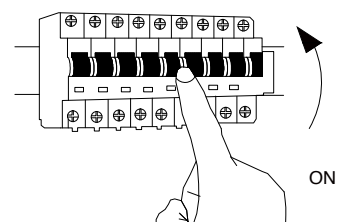

NOVA LUCE

9030782 9030783

1

Turn off the general switch

2

Install the lampsource into the fixture

3

Drill holes and insert the screws into the base

4

Connect wires

5

Apply the screws

6

Turn on the general switch