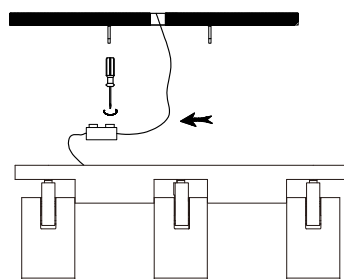

NOVA LUCE

9030782 9030783

1

Turn off the general switch

2

Install the lampsource into the fixture

3

Drill holes and insert the screws into the base

4

Connect wires

5

Apply the screws

6

Turn on the general switch