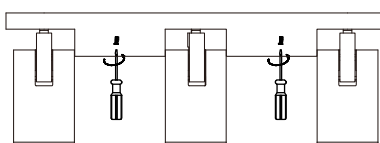

NOVA LUCE

9030782 9030783

1

Turn off the general switch

2

Install the lampsource into the fixture

3

Drill holes and insert the screws into the base

4

Connect wires

5

Apply the screws

6

Turn on the general switch