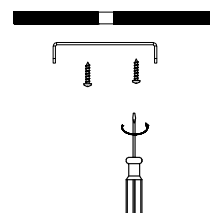

NOVA LUCE

9030782 9030783

1

Turn off the general switch

2

Install the lampsource into the fixture

3

Drill holes and insert the screws into the base

4

Connect wires

5

Apply the screws

6

Turn on the general switch