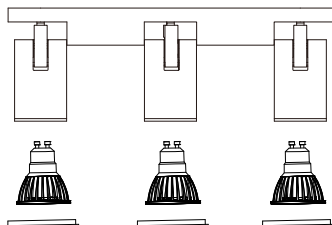

NOVA LUCE

9030782 9030783

1

Turn off the general switch

2

Install the lampsource into the fixture

3

Drill holes and insert the screws into the base

4

Connect wires

5

Apply the screws

6

Turn on the general switch