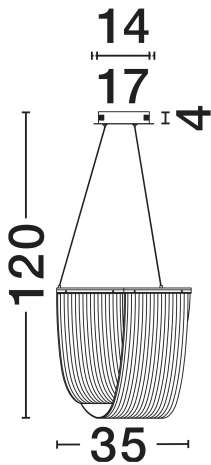

NOVA LUCE

PRODUCT DATASHEET

Version: 001

PRODUCT PHOTOGRAPH

TECHNICAL DRAWING

GENERAL INFORMATION

Product Code	9130636
Collection	Indoor
Product Category	Suspension
Product Family	Valentin
Mounting Location	Wall
Application Environment	Indoor
Specifications	N/A

DIMENSION & WEIGHT

LxWxH (cm)	D: 35 H: 120
Cut Out (cm)	N/A
Weight (Kgr)	2.6

MATERIAL & COLOR

Product Color	Matt Gold
Body Material	Aluminium & Acrylic

APPLICATION & MOUNTING

Ambient Working Temp.	Max 45°C
Type of Protection	IP20
Dimmable	Yes
Type of Dimming	Triac
Mounting type	Surface
Mounting Depth (cm)	N/A
Led Module Replaceable	No
Light Source	LED

Power (Nominal)	20W
Input voltage (Nominal)	220-240V
Mains Frequency	50/60Hz

PHOTOMETRICAL DATA

Luminous Flux	1395lm
Color Temperature	3000K
Light Color (Designation)	Warm White

WARRANTY

Warranty	3 Years
----------	----------------