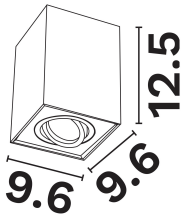

NOVA LUCE

PRODUCT DATASHEET

Version: 001

PRODUCT PHOTOGRAPH

GENERAL INFORMATION

Product Code	820202
Product Category	Ceiling-Gu10
Product Family	Rende
Mounting Location	Ceiling
Application Environment	Indoor

DIMENSION & WEIGHT

LxWxH (cm)	9.6 W: 9.6 H: 12.5 cm
Cut out (cm)	N/A
Weight (Kgr)	0,54

TECHNICAL DRAWING

MATERIAL & COLOR

Product Color	White
Body Material	Aluminium
Cover Material	N/A

APPLICATION & MOUNTING