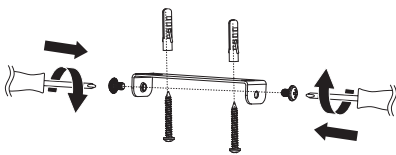

NOVA LUCE

9174511 9174512
9174514

1

Turn off the general switch

2

Drill holes & apply plastic anchors
With screws

3

Connect the wires

4

Apply the side screws

5

Apply the bulb

6

Turn on the general switch