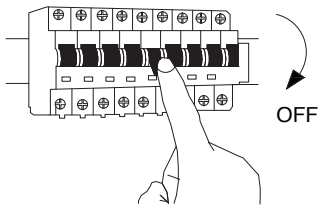

NOVA LUCE

9174511 9174512
9174514

1

Turn off the general switch

2

Drill holes & apply plastic anchors
With screws

3

Connect the wires

4

Apply the side screws

5

Apply the bulb

6

Turn on the general switch