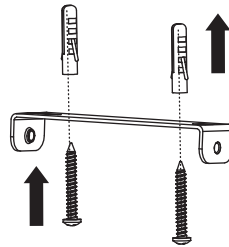

NOVA LUCE

9174511 9174512
9174514

1

Turn off the general switch

2

Drill holes & apply plastic anchors
With screws

3

Connect the wires

4

Apply the side screws

5

Apply the bulb

6

Turn on the general switch