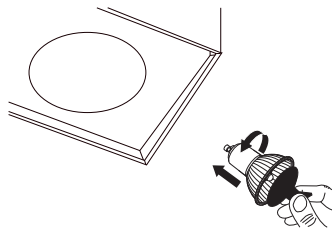

NOVA LUCE

9174511 9174512
9174514

1

Turn off the general switch

2

Drill holes & apply plastic anchors
With screws

3

Connect the wires

4

Apply the side screws

5

Apply the bulb

6

Turn on the general switch