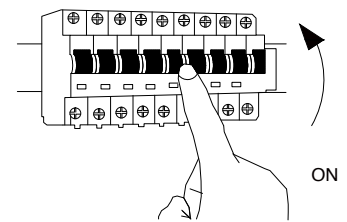

# NOVA LUCE

9009109

1

Turn off the general switch

2

Drill holes & apply plastic anchors  
With screws

3

Connect the wires

4

Apply the side screws

5

By rotating  
Apply the glass into place

6

Turn on the general switch