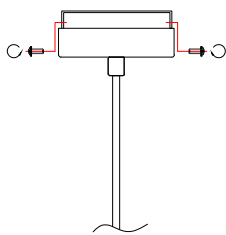

# NOVA LUCE

9009109

1

Turn off the general switch

2

Drill holes & apply plastic anchors  
With screws

3

Connect the wires

4

Apply the side screws

5

By rotating  
Apply the glass into place

6

Turn on the general switch