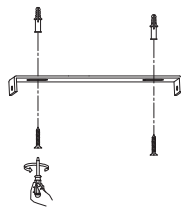

# NOVA LUCE

9009109

1

Turn off the general switch

2

Drill holes & apply plastic anchors  
With screws

3

Connect the wires

4

Apply the side screws

5

By rotating  
Apply the glass into place

6

Turn on the general switch