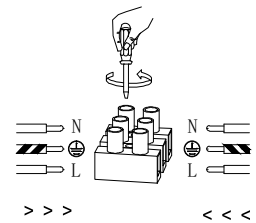

# NOVA LUCE

9009109

1

Turn off the general switch

2

Drill holes & apply plastic anchors  
With screws

3

Connect the wires

4

Apply the side screws

5

By rotating  
Apply the glass into place

6

Turn on the general switch