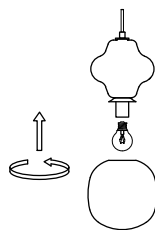

# NOVA LUCE

9009109

1

Turn off the general switch

2

Drill holes & apply plastic anchors  
With screws

3

Connect the wires

4

Apply the side screws

5

By rotating  
Apply the glass into place

6

Turn on the general switch