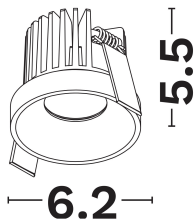

NOVA LUCE

PRODUCT DATASHEET

Version: 001

PRODUCT PHOTOGRAPH

TECHNICAL DRAWING

COMPATIBLE WITH

— On/Off Driver: Included

— Triac Driver: 9844008

— Dali Driver: 9621523 / 9844010

GENERAL INFORMATION

Product Code	9844016
Product Category	Downlights
Product Family	Petit
Mounting Location	Ceiling
Application Environment	Indoor

DIMENSION & WEIGHT

LxWxH (cm)	D:6.2 H:5.5
Cut out (cm)	5,5
Weight (Kgr)	N/A

PHOTOMETRICAL DATA

Luminous Flux	338
Luminous Efficacy	37.6
Color Temperature	3000
Light Color (Designation)	Warm White
CRI	>90
SDCM	<3
Beam Angle	24
UGR	<16

LIFESPAN

Lifetime	50000
----------	--------------