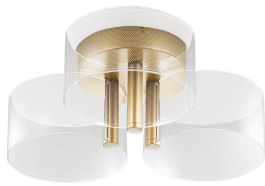

NOVA LUCE

PRODUCT DATASHEET

Version: 001

PRODUCT PHOTOGRAPH

GENERAL INFORMATION

Product Code	9756711
Collection	Indoor
Product Category	Ceiling
Product Family	Gatlin
Mounting Location	Ceiling
Application Environment	Indoor
Specifications	N/A

DIMENSION & WEIGHT

LxWxH (cm)	D: 44.5 H: 15.2
Cut Out (cm)	N/A
Weight (Kgr)	1.8

MATERIAL & COLOR

Product Color	Brass Gold
Body Material	Metal & Acrylic

TECHNICAL DRAWING

APPLICATION & MOUNTING

Ambient Working Temp.	Max 45°C
Type of Protection	IP20
Dimmable	No
Type of Dimming	N/A
Mounting type	Surface
Mounting Depth (cm)	N/A
Led Module Replaceable	No
Light Source	LED

Power (Nominal)	21W
Input voltage (Nominal)	220-240V
Mains Frequency	50/60Hz

PHOTOMETRICAL DATA

Luminous Flux	950lm
Color Temperature	3000K
Light Color (Designation)	Warm White

WARRANTY

Warranty	3 Years
----------	----------------