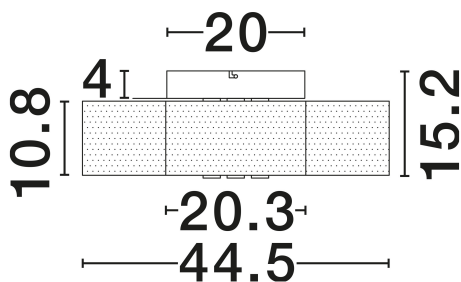

NOVA LUCE

PRODUCT DATASHEET

Version: 001

PRODUCT PHOTOGRAPH

GENERAL INFORMATION

Product Code	9756711
Collection	Indoor
Product Category	Ceiling
Product Family	Gatlin
Mounting Location	Ceiling
Application Environment	Indoor
Specifications	N/A

DIMENSION & WEIGHT

LxWxH (cm)	D: 44.5 H: 15.2
Cut Out (cm)	N/A
Weight (Kgr)	1.8

MATERIAL & COLOR

Product Color	Brass Gold
Body Material	Metal & Acrylic

TECHNICAL DRAWING

APPLICATION & MOUNTING

Ambient Working Temp.	Max 45°C
Type of Protection	IP20
Dimmable	No
Type of Dimming	N/A
Mounting type	Surface
Mounting Depth (cm)	N/A
Led Module Replaceable	No
Light Source	LED

Power (Nominal)	21W
Input voltage (Nominal)	220-240V
Mains Frequency	50/60Hz

PHOTOMETRICAL DATA

Luminous Flux	950lm
Color Temperature	3000K
Light Color (Designation)	Warm White

WARRANTY

Warranty	3 Years
----------	----------------