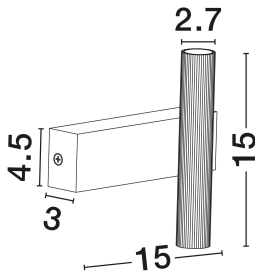

NOVA LUCE

PRODUCT DATASHEET

Version: 001

PRODUCT PHOTOGRAPH

TECHNICAL DRAWING

GENERAL INFORMATION

Product Code	9060240
Collection	Indoor
Product Category	Wall
Product Family	Paron
Mounting Location	Wall
Application Environment	Indoor
Specifications	N/A

DIMENSION & WEIGHT

LxWxH (cm)	L: 15 W: 5.5 H: 15
Cut Out (cm)	N/A
Weight (Kgr)	0.32

MATERIAL & COLOR

Product Color	Sandy Black
Body Material	Aluminium

APPLICATION & MOUNTING

Ambient Working Temp.	Max 45°C
Type of Protection	IP20
Dimmable	No
Type of Dimming	N/A
Mounting type	Surface
Mounting Depth (cm)	N/A
Led Module Replaceable	No
Light Source	LED

Power (Nominal)	6W
Input voltage (Nominal)	220-240V
Mains Frequency	50/60Hz

PHOTOMETRICAL DATA

Luminous Flux	326lm
Color Temperature	3000K
Light Color (Designation)	Warm White

WARRANTY

Warranty	3 Years
----------	----------------