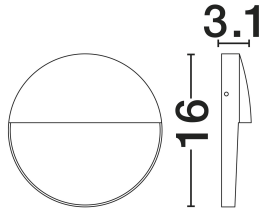

GENERAL INFORMATION

Product Code	9136437
Collection	Outdoor
Product Category	Step Lights
Product Family	Rodix
Mounting Location	Wall
Application Environment	Outdoor
Specifications	N/A

DIMENSION & WEIGHT

LxWxH (cm)	D:16 W:3.7 cm
Cut out (cm)	N/A
Weight (Kgr)	0.351

MATERIAL & COLOR

Product Color	Sandy Black
Body Material	Aluminium & Pc

APPLICATION & MOUNTING

Ambient Working Temp.	Max 45 oC
Type of Protection	IP54
Dimmable	No
Type of Dimming	N/A
Mounting type	Surface
Mounting Depth (cm)	N/A
Led Module Replaceable	No
Light Source	LED

NOVA LUCE S.A

Schimatari Viotias
32009, Greece

+30 22620 58 121
+30 22620 56 743

info@novaluce.com
www.novaluce.com