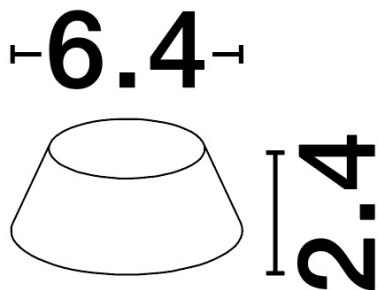

NOVA LUCE

PRODUCT DATASHEET

Version: 001

PRODUCT PHOTOGRAPH

TECHNICAL DRAWING

GENERAL INFORMATION

Product Code	9030615
Collection	Outdoor
Product Category	Accessories
Product Family	Lumo
Mounting Location	N/A
Application Environment	Outdoor
Specifications	

DIMENSION & WEIGHT

LxWxH (cm)	D: 6,4 H: 2,4
Cut out (cm)	N/A
Weight (Kgr)	0.04

MATERIAL & COLOR

Product Color	White
Body Material	Aluminium & Pc

APPLICATION & MOUNTING

Ambient Working Temp.	Max 45 oC
Type of Protection	IP54
Dimmable	No
Type of Dimming (Optional)	N/A
Mounting type	Surface
Mounting Depth (cm)	N/A
Led Module Replaceable	No
Light Source	LED

NOVA LUCE S.A

Schimatari Viotias
32009, Greece

+30 22620 58 121
+30 22620 56 743

info@novaluce.com
www.novaluce.com