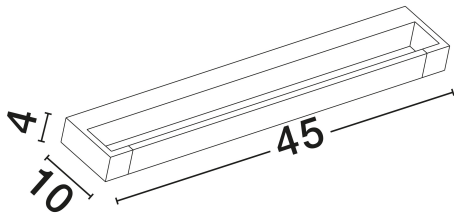

NOVA LUCE

PRODUCT DATASHEET

Version: 001

PRODUCT PHOTOGRAPH

GENERAL INFORMATION

Product Code	9030704
Collection	Indoor
Product Category	Bathroom
Product Family	Arga
Mounting Location	Ceiling
Application Environment	Indoor
Specifications	N/A

DIMENSION & WEIGHT

LxWxH (cm)	L: 45 W: 10 H: 4
Cut Out (cm)	N/A
Weight (Kgr)	1.1

MATERIAL & COLOR

Product Color	Sandy White
Body Material	Aluminium

APPLICATION & MOUNTING

Ambient Working Temp.	Max 45°C
Type of Protection	IP44
Dimmable	Yes
Type of Dimming	N/A
Mounting type	Surface
Mounting Depth (cm)	N/A
Led Module Replaceable	No
Light Source	LED

TECHNICAL DRAWING

NOVA LUCE S.A

Schimatari Viotias
32009, Greece

+30 22620 58 121
+30 22620 56 743

info@novaluce.com
www.novaluce.com