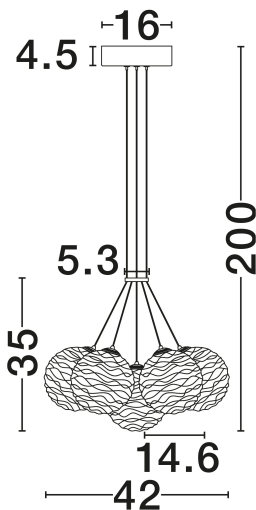

NOVA LUCE

PRODUCT DATASHEET

Version: 001

PRODUCT PHOTOGRAPH

TECHNICAL DRAWING

GENERAL INFORMATION

Product Code	9214168
Collection	Indoor
Product Category	Suspension
Product Family	Blazik
Mounting Location	Ceiling
Application Environment	Indoor
Specifications	N/A

DIMENSION & WEIGHT

LxWxH (cm)	D: 42 H: 200
Cut Out (cm)	N/A
Weight (Kgr)	2.4

MATERIAL & COLOR

Product Color	Clear Structured & Brass Gold
Body Material	Glass & Metal

APPLICATION & MOUNTING

Ambient Working Temp.	Max 45°C
Type of Protection	IP20
Dimmable	Yes
Type of Dimming	Triac
Mounting type	Surface
Mounting Depth (cm)	N/A
Led Module Replaceable	No
Light Source	LED

Power (Nominal)	28W
Input voltage (Nominal)	220-240V
Mains Frequency	50/60Hz

PHOTOMETRICAL DATA

Luminous Flux	2026lm
Color Temperature	3000K
Light Color (Designation)	Warm White

WARRANTY

Warranty	3 Years
----------	----------------