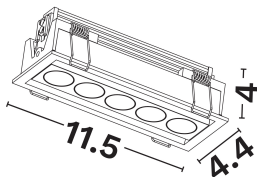

DIMENSION & WEIGHT

LxWxH (cm)	L:11 W:4.4 H:4
Cut out (cm)	11,1 X 4
Weight (Kgr)	N/A

TECHNICAL DRAWING

MATERIAL & COLOR

Product Color	White
Body Material	Aluminium
Cover Material	N/A

APPLICATION & MOUNTING

Ambient Working Temp.	45 C
Type of Protection	IP20
Protection Class IK	IK04
Dimmable	Yes
Type of Dimming (Optional)	Triac/Dali
Mounting type	Recessed
Mounting Depth (cm)	Ceiling
Led Module Replaceable	No
Light Source	Led
Adjustable	Yes