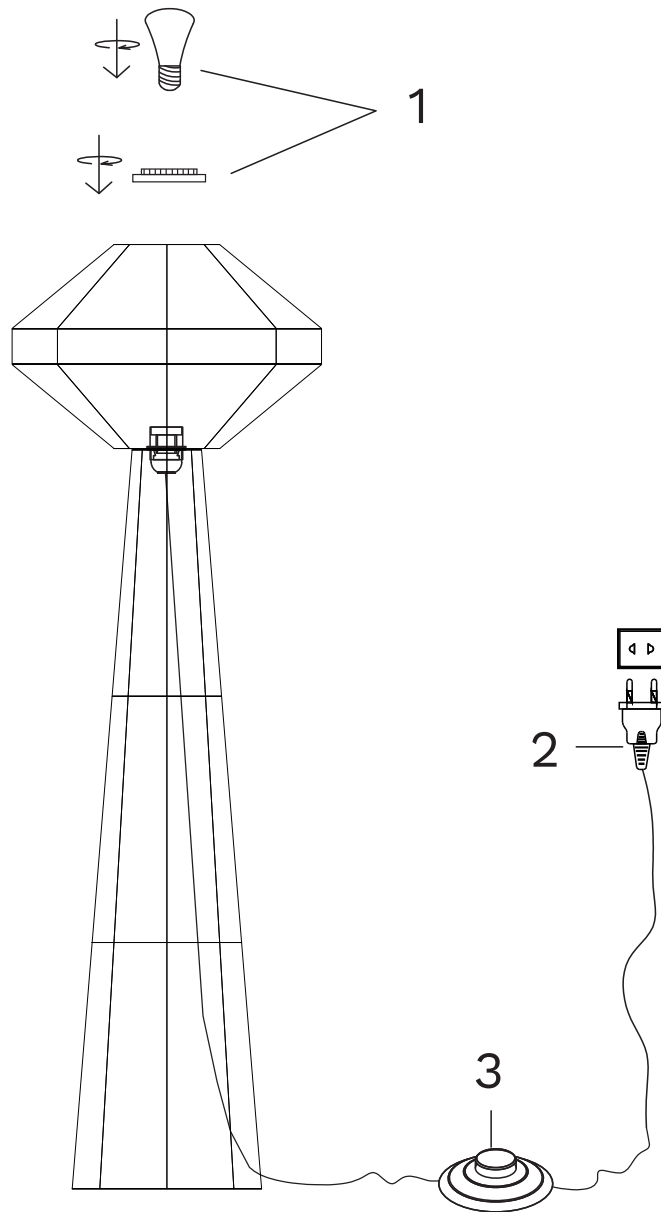

NOVA LUCE

9586616

1. Apply the Plastic cap with the bulb
2. Plug it in
3. Controllable switch ON / OFF