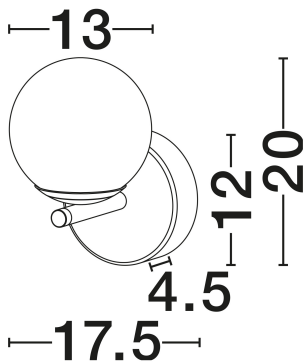

NOVA LUCE

PRODUCT DATASHEET

Version: 001

PRODUCT PHOTOGRAPH

TECHNICAL DRAWING

GENERAL INFORMATION

Product Code	9061439
Collection	Indoor
Product Category	Wall
Product Family	Nuvole
Mounting Location	Wall
Application Environment	Indoor
Specifications	N/A

DIMENSION & WEIGHT

LxWxH (cm)	L: 17.5 W: 13 H: 20
Cut Out (cm)	N/A
Weight (Kgr)	0.56

MATERIAL & COLOR

Product Color	Opal & Sandy Black
Body Material	Glass & Aluminium

APPLICATION & MOUNTING

Ambient Working Temp.	Max 45°C
Type of Protection	IP20
Dimmable	No
Type of Dimming	N/A
Mounting type	Surface
Mounting Depth (cm)	N/A
Led Module Replaceable	No
Light Source	LED

Power (Nominal)	8W
Input voltage (Nominal)	220-240V
Mains Frequency	50/60Hz

PHOTOMETRICAL DATA

Luminous Flux	400lm
Color Temperature	3000K
Light Color (Designation)	Warm White

WARRANTY

Warranty	3 Years
----------	----------------