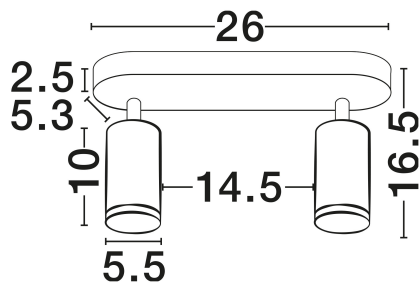

NOVA LUCE

PRODUCT DATASHEET

Version: 001

PRODUCT PHOTOGRAPH

GENERAL INFORMATION

Product Code	9011417
Collection	Indoor
Product Category	Bathroom
Product Family	???
Mounting Location	Ceiling
Application Environment	Indoor
Specifications	N/A

DIMENSION & WEIGHT

LxWxH (cm)	D: 5.5 W: 26 H: 16.5
Cut Out (cm)	N/A
Weight (Kgr)	0.575

MATERIAL & COLOR

Product Color	Sandy White & Frosted
Body Material	Aluminium & Acrylic

TECHNICAL DRAWING

APPLICATION & MOUNTING

+30 22620 58 121
+30 22620 56 743

info@novaluce.com
www.novaluce.com

NOVA LUCE

PRODUCT DATASHEET

Version: 001

ELECTRICAL DATA

Power (Nominal)	2 x 10W
Input voltage (Nominal)	100-240V
Mains Frequency	50/60Hz