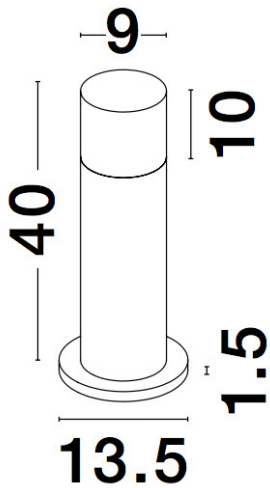

NOVA LUCE

PRODUCT DATASHEET

Version: 001

PRODUCT PHOTOGRAPH

TECHNICAL DRAWING

GENERAL INFORMATION

Product Code	9905022
Collection	Outdoor
Product Category	Bollard
Product Family	NOTEN
Mounting Location	Floor
Application Environment	Outdoor

DIMENSION & WEIGHT

LxWxH (cm)	L: 9 W: 13,5 H: 40
Cut out (cm)	N/A
Weight (Kgr)	1.4

MATERIAL & COLOR

Product Color	Black
Body Material	Aluminium-Acrylic

APPLICATION & MOUNTING

Ambient Working Temp.	Max 40 oC
Type of Protection	IP65
Dimmable	No
Type of Dimming (Optional)	N/A
Mounting type	Surface
Mounting Depth (cm)	N/A
Led Module Replaceable	No
Light Source	LED

Power (Nominal)	8W
Input voltage (Nominal)	220-240Vac
Mains Frequency	50/60Hz

PHOTOMETRICAL DATA

Luminous Flux	937 lm
Color Temperature	3000K
Light Color (Designation)	Warm White

WARRANTY

Warranty	3 Years
----------	----------------