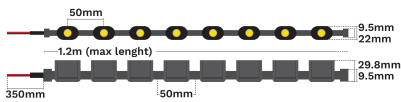

COMPATIBLE WITH

— On/Off Driver: N/A

— Triac Driver: N/A

— Dali Driver: N/A

GENERAL INFORMATION

Product Code	9540083
Product Category	Neon Flex
Product Family	Diamond
Mounting Location	N/A
Application Environment	Outdoor

DIMENSION & WEIGHT

LxWxH (cm)	L:2.4m 22x29
Cut out (cm)	N/A
Weight (Kgr)	N/A

MATERIAL & COLOR

Product Color	N/A
Body Material	Silicone
Cover Material	N/A

APPLICATION & MOUNTING

Ambient Working Temp.	45 C
Type of Protection	IP67
Protection Class IK	N/A
Dimmable	Yes
Type of Dimming (Optional)	Triac/Dali
Mounting type	N/A
Mounting Depth (cm)	N/A
Led Module Replaceable	No
Light Source	Led
Adjustable	No

NOVA LUCE S.A

Schimatari Viotias
32009, Greece

+30 22620 58 121
+30 22620 56 743

info@novaluce.com
www.novaluce.com