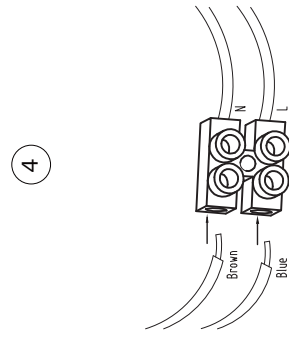

NOVA LUCE

8403626

Turn off the general switch

Press these areas to
Remove the cap

Drawing for Drilling

Connect the wires

Put it in place & apply the screws

Turn on the general switch