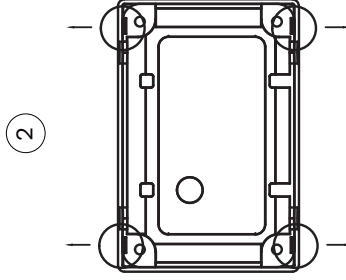

NOVA LUCE

8403626

Turn off the general switch

Press these areas to
Remove the cap

Drawing for Drilling

Connect the wires

Put it in place & apply the screws

Turn on the general switch