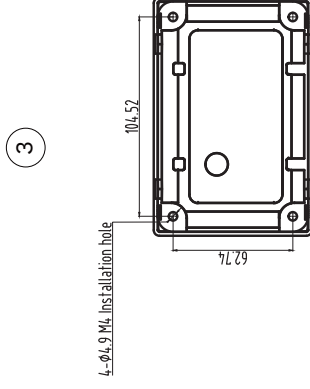

NOVA LUCE

8403626

Turn off the general switch

Press these areas to
Remove the cap

Drawing for Drilling

Connect the wires

Put it in place & apply the screws

Turn on the general switch