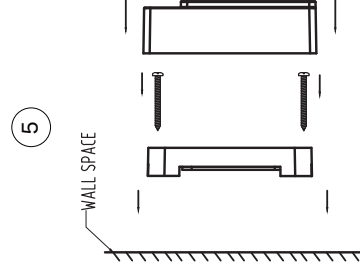

NOVA LUCE

8403626

Turn off the general switch

Press these areas to
Remove the cap

Drawing for Drilling

Connect the wires

Put it in place & apply the screws

Turn on the general switch