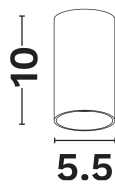

NOVA LUCE

PRODUCT DATASHEET

Version: 001

PRODUCT PHOTOGRAPH

GENERAL INFORMATION

Product Code	9011496
Product Category	Ceiling
Product Family	Mnia
Mounting Location	Ceiling
Application Environment	Indoor

DIMENSION & WEIGHT

LxWxH (cm)	D:5.5 H:10 cm
Cut out (cm)	N/A
Weight (Kgr)	N/A

TECHNICAL DRAWING

MATERIAL & COLOR

Product Color	Black
Body Material	Aluminium
Cover Material	N/A

APPLICATION & MOUNTING

Ambient Working Temp.	45 C
Type of Protection	IP20
Protection Class IK	N/A
Dimmable	N/A
Type of Dimming (Optional)	N/A
Mounting type	Surface
Mounting Depth (cm)	Ceiling
Led Module Replaceable	Yes
Light Source	Led Gu10
Adjustable	No

ELECTRICAL DATA

Power (Nominal)	Max10W
Input voltage (Nominal)	220-240Vac
Mains Frequency	50/60Hz
Output voltage	N/A
Output Current	N/A
Power Factor	N/A
Efficiency	N/A
SVM	N/A
Pst	N/A
Class	N/A

PHOTOMETRICAL DATA