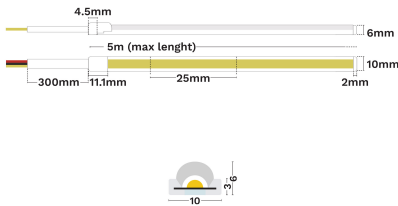

COMPATIBLE WITH

— On/Off Driver: N/A

— Triac Driver: N/A

— Dali Driver: N/A

GENERAL INFORMATION

Product Code	9530039
Product Category	Led Strips
Product Family	Ten
Mounting Location	N/A
Application Environment	Outdoor

DIMENSION & WEIGHT

LxWxH (cm)	L:5m 10 mm
Cut out (cm)	N/A
Weight (Kgr)	N/A

MATERIAL & COLOR

Product Color	N/A
Body Material	Silicone
Cover Material	N/A

APPLICATION & MOUNTING

Ambient Working Temp.	45 C
Type of Protection	IP65
Protection Class IK	N/A
Dimmable	Yes
Type of Dimming (Optional)	Triac/Dali
Mounting type	N/A
Mounting Depth (cm)	N/A
Led Module Replaceable	No
Light Source	Led
Adjustable	No

NOVA LUCE S.A

Schimatari Viotias
32009, Greece

+30 22620 58 121
+30 22620 56 743

info@novaluce.com
www.novaluce.com