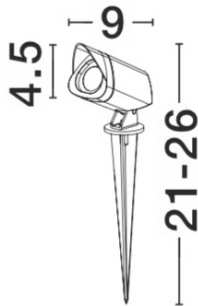

NOVA LUCE

PRODUCT DATASHEET

Version: 001

PRODUCT PHOTOGRAPH

TECHNICAL DRAWING

GENERAL INFORMATION

Product Code	9010001
Collection	Outdoor
Product Category	Spotlights
Product Family	INSIDE
Mounting Location	Ground
Application Environment	Outdoor

DIMENSION & WEIGHT

LxWxH (cm)	L: 4,5 W: 9 H: 21-26
Cut out (cm)	N/A
Weight (Kgr)	0.2

MATERIAL & COLOR

Product Color	Black
Body Material	Aluminium&-Glass

APPLICATION & MOUNTING

Ambient Working Temp.	Max 40 oC
Type of Protection	IP65
Dimmable	No
Type of Dimming (Optional)	N/A
Mounting type	Surface
Mounting Depth (cm)	N/A
Led Module Replaceable	No
Light Source	LED