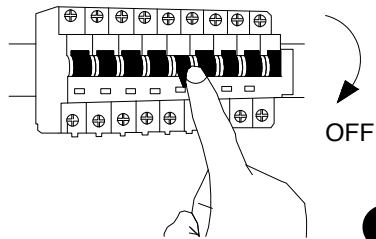

# NOVA LUCE

875409

1

6

1. Turn off general switch
2. Drill a holes, apply plastic anchors
3. Apply screws
4. Connect the wires
5. Put it in place & Apply side screws
6. Turn on the general switch