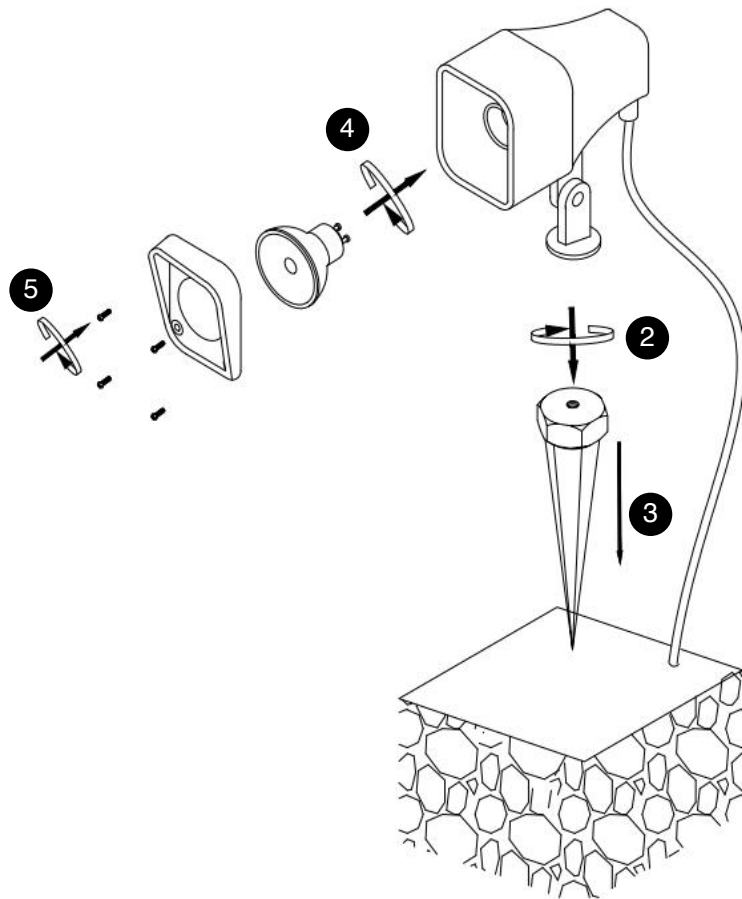

# NOVA LUCE

875409

1

6

1. Turn off general switch
2. Drill a holes, apply plastic anchors
3. Apply screws
4. Connect the wires
5. Put it in place & Apply side screws
6. Turn on the general switch