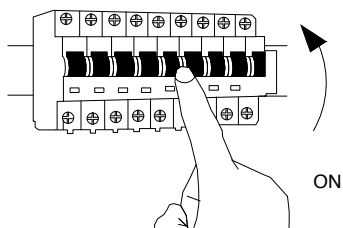

# NOVA LUCE

875409

1

6

1. Turn off general switch
2. Drill a holes, apply plastic anchors
3. Apply screws
4. Connect the wires
5. Put it in place & Apply side screws
6. Turn on the general switch