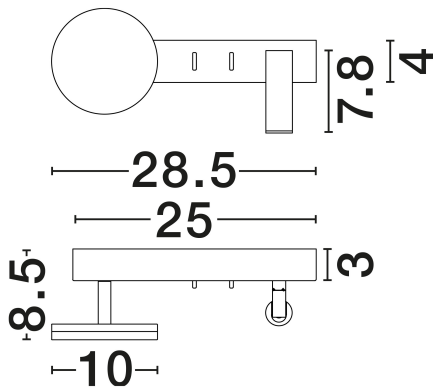

NOVA LUCE

PRODUCT DATASHEET

Version: 001

PRODUCT PHOTOGRAPH

GENERAL INFORMATION

Product Code	9540257
Collection	Indoor
Product Category	Wall
Product Family	Noima
Mounting Location	Wall
Application Environment	Indoor
Specifications	N/A

DIMENSION & WEIGHT

LxWxH (cm)	L: 28.5 W: 8.5 H: 10
Cut Out (cm)	N/A
Weight (Kgr)	0.63

MATERIAL & COLOR

Product Color	Sandy Black
Body Material	Aluminium & Steel

TECHNICAL DRAWING

APPLICATION & MOUNTING

Ambient Working Temp.	Max 45°C
Type of Protection	IP20
Dimmable	No
Type of Dimming	N/A
Mounting type	Surface
Mounting Depth (cm)	N/A
Led Module Replaceable	No
Light Source	LED

Power (Nominal)	9W
Input voltage (Nominal)	220-240V
Mains Frequency	50/60Hz

PHOTOMETRICAL DATA

Luminous Flux	543lm
Color Temperature	3000K
Light Color (Designation)	Warm White

WARRANTY

Warranty	3 Years
----------	----------------