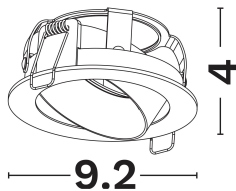

DIMENSION & WEIGHT

LxWxH (cm)	D:9.2 H:4
Cut out (cm)	8,3
Weight (Kgr)	N/A

TECHNICAL DRAWING

MATERIAL & COLOR

Product Color	White
Body Material	Aluminium
Cover Material	N/A

APPLICATION & MOUNTING

Ambient Working Temp.	45 C
Type of Protection	IP20
Protection Class IK	IK05
Dimmable	N/A
Type of Dimming (Optional)	N/A
Mounting type	Recessed
Mounting Depth (cm)	Ceiling
Led Module Replaceable	Yes
Light Source	Led
Adjustable	Yes