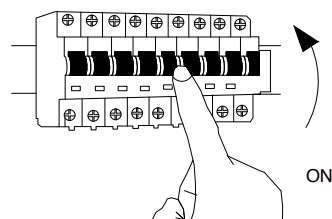

NOVA LUCE

9193102

1

Turn off the general switch

2

Dismantle the product

3

Drill holes apply screws with Plastic anchors & connect the wires

4

Apply the side screws

5

Turn on the general switch