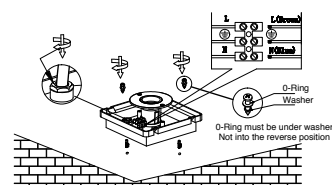

NOVA LUCE

9193102

1

Turn off the general switch

2

Dismantle the product

3

Drill holes apply screws with Plastic anchors & connect the wires

4

Apply the side screws

5

Turn on the general switch