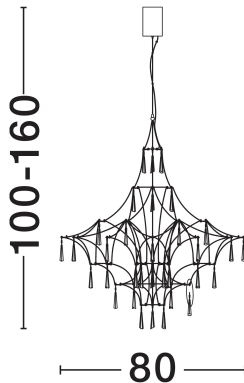

NOVA LUCE

PRODUCT DATASHEET

Version: 001

PRODUCT PHOTOGRAPH

TECHNICAL DRAWING

GENERAL INFORMATION

Product Code	9116820
Collection	Indoor
Product Category	Suspension
Product Family	Goro
Mounting Location	Wall
Application Environment	Indoor
Specifications	N/A

DIMENSION & WEIGHT

LxWxH (cm)	D: 80 H: 99.9 - 160
Cut Out (cm)	N/A
Weight (Kgr)	1.4

MATERIAL & COLOR

Product Color	Gold
Body Material	Metal & Crystal

APPLICATION & MOUNTING

Ambient Working Temp.	Max 45°C
Type of Protection	IP20
Dimmable	No
Type of Dimming	N/A
Mounting type	Surface
Mounting Depth (cm)	N/A
Led Module Replaceable	No
Light Source	LED

Power (Nominal)	18W
Input voltage (Nominal)	220-240V
Mains Frequency	50/60Hz

PHOTOMETRICAL DATA

Luminous Flux	2059lm
Color Temperature	3000K
Light Color (Designation)	Warm White

WARRANTY

Warranty	3 Years
----------	----------------