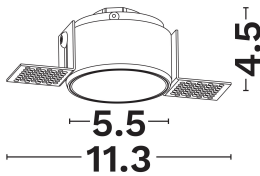

TECHNICAL DRAWING

MATERIAL & COLOR

Product Color	White
Body Material	Aluminium
Cover Material	N/A

APPLICATION & MOUNTING

Ambient Working Temp.	45 C
Type of Protection	IP20
Protection Class IK	N/A
Dimmable	N/A
Type of Dimming (Optional)	N/A
Mounting type	Trimless
Mounting Depth (cm)	Ceiling
Led Module Replaceable	Yes
Light Source	Led Gu10 / Mr16
Adjustable	Yes

COMPATIBLE WITH

— On/Off Driver: N/A

— Triac Driver: N/A

— Dali Driver: N/A

NOVA LUCE S.A

Schimatari Viotias
32009, Greece

+30 22620 58 121
+30 22620 56 743

info@novaluce.com
www.novaluce.com