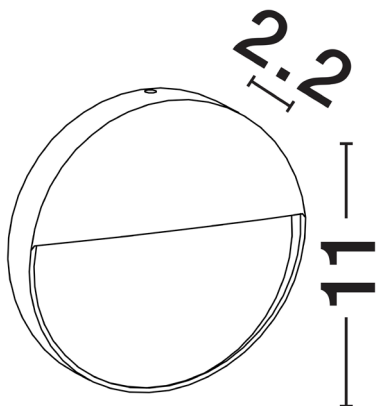

NOVA LUCE

PRODUCT DATASHEET

Version: 001

PRODUCT PHOTOGRAPH

GENERAL INFORMATION

Product Code	9030813
Collection	Outdoor
Product Category	Wall
Product Family	Toby
Mounting Location	Wall
Application Environment	Outdoor
Specifications	Antisalt Protection

DIMENSION & WEIGHT

LxWxH (cm)	L: 10,5 W: 2,2 H: 10,5
Cut out (cm)	N/A
Weight (Kgr)	0.19

TECHNICAL DRAWING

MATERIAL & COLOR

Product Color	Black
Body Material	Aluminium & Pc

APPLICATION & MOUNTING

Ambient Working Temp.	Max 45 oC
Type of Protection	IP54
Dimmable	No
Type of Dimming (Optional)	N/A
Mounting type	Surface
Mounting Depth (cm)	N/A
Led Module Replaceable	No
Light Source	LED

Power (Nominal)	3 W
Input voltage (Nominal)	220-240Vac
Mains Frequency	50/60Hz

PHOTOMETRICAL DATA

Luminous Flux	91 lm
Color Temperature	3000 K
Light Color (Designation)	Warm White

WARRANTY

Warranty	3 Years
----------	----------------