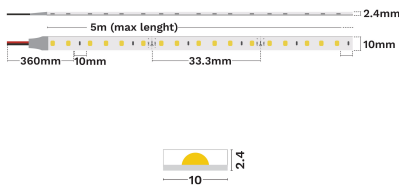

COMPATIBLE WITH

— On/Off Driver: N/A

— Triac Driver: N/A

— Dali Driver: N/A

GENERAL INFORMATION

Product Code	9540097
Product Category	Led Strips
Product Family	Honor
Mounting Location	N/A
Application Environment	Outdoor

DIMENSION & WEIGHT

LxWxH (cm)	L:5m 10 mm
Cut out (cm)	N/A
Weight (Kgr)	N/A

MATERIAL & COLOR

Product Color	N/A
Body Material	Aluminium
Cover Material	N/A

APPLICATION & MOUNTING

Ambient Working Temp.	45 C
Type of Protection	IP62
Protection Class IK	N/A
Dimmable	Yes
Type of Dimming (Optional)	Triac/Dali
Mounting type	N/A
Mounting Depth (cm)	N/A
Led Module Replaceable	No
Light Source	Led
Adjustable	No

NOVA LUCE S.A

Schimatari Viotias
32009, Greece

+30 22620 58 121
+30 22620 56 743

info@novaluce.com
www.novaluce.com