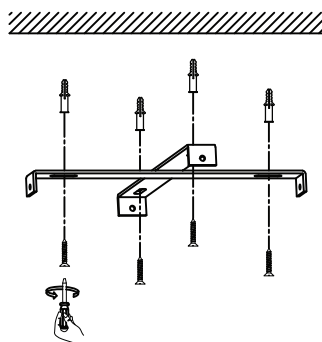

# NOVA LUCE

9289084

1

Turn off the general switch

2

Mark the desirable position of installation

3

Drill holes

4

Apply plastic achors

5

Tie up screws to make it stable

6

Connect wires

7

Connect wires