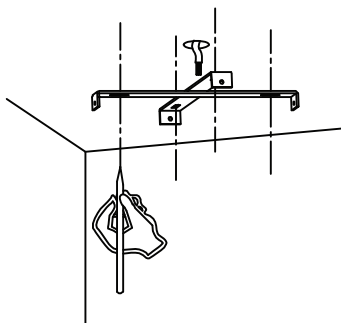

# NOVA LUCE

9289084

1

Turn off the general switch

2

Mark the desirable position of installation

3

Drill holes

4

Apply plastic achors

5

Tie up screws to make it stable

6

Connect wires

7

Connect wires