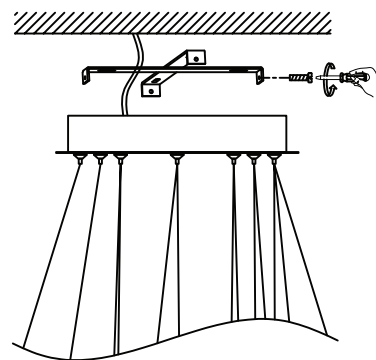

# NOVA LUCE

9289084

1

Turn off the general switch

2

Mark the desirable position of installation

3

Drill holes

4

Apply plastic achors

5

Tie up screws to make it stable

6

Connect wires

7

Connect wires