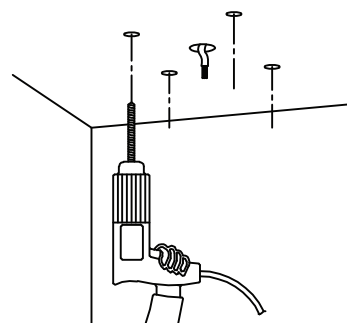

# NOVA LUCE

9289084

1

Turn off the general switch

2

Mark the desirable position of installation

3

Drill holes

4

Apply plastic achors

5

Tie up screws to make it stable

6

Connect wires

7

Connect wires