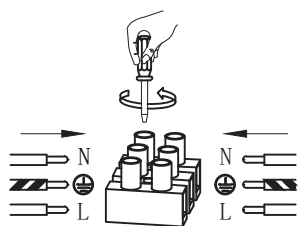

# NOVA LUCE

9289084

1

Turn off the general switch

2

Mark the desirable position of installation

3

Drill holes

4

Apply plastic achors

5

Tie up screws to make it stable

6

Connect wires

7

Connect wires