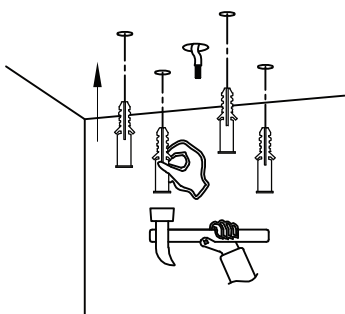

# NOVA LUCE

9289084

1

Turn off the general switch

2

Mark the desirable position of installation

3

Drill holes

4

Apply plastic achors

5

Tie up screws to make it stable

6

Connect wires

7

Connect wires