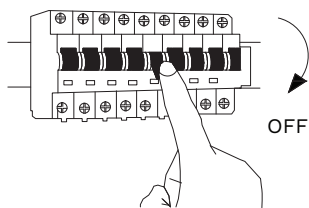

# NOVA LUCE

9289084

1

Turn off the general switch

2

Mark the desirable position of installation

3

Drill holes

4

Apply plastic achors

5

Tie up screws to make it stable

6

Connect wires

7

Connect wires