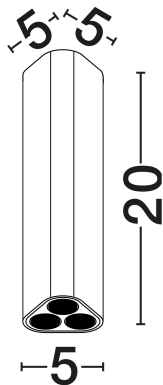

NOVA LUCE

PRODUCT DATASHEET

Version: 001

PRODUCT PHOTOGRAPH

GENERAL INFORMATION

Product Code	9695103
Collection	Indoor
Product Category	Ceiling
Product Family	Etho
Mounting Location	Ceiling
Application Environment	Indoor
Specifications	N/A

DIMENSION & WEIGHT

LxWxH (cm)	L: 5 W: 5 H: 20
Cut Out (cm)	N/A
Weight (Kgr)	0.28

MATERIAL & COLOR

Product Color	Sandy Black
Body Material	Aluminium

TECHNICAL DRAWING

APPLICATION & MOUNTING

Ambient Working Temp.	Max 45°C
Type of Protection	IP20
Dimmable	No
Type of Dimming	N/A
Mounting type	Surface
Mounting Depth (cm)	N/A
Led Module Replaceable	No
Light Source	LED

Power (Nominal)	6W
Input voltage (Nominal)	220-240V
Mains Frequency	50/60Hz

PHOTOMETRICAL DATA

Luminous Flux	454lm
Color Temperature	3000K
Light Color (Designation)	Warm White

WARRANTY

Warranty	3 Years
----------	----------------