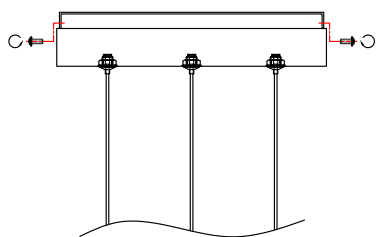

# NOVA LUCE

9009167

1

Turn off the general switch

2

Drill holes & apply plastic anchors  
With screws

3

Connect the wires

4

Apply the side screws

5

Instal glass shade

6

Turn on the general switch