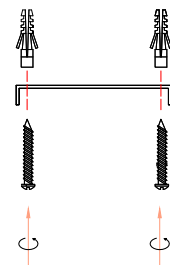

# NOVA LUCE

9009167

1

Turn off the general switch

2

Drill holes & apply plastic anchors  
With screws

3

Connect the wires

4

Apply the side screws

5

Instal glass shade

6

Turn on the general switch