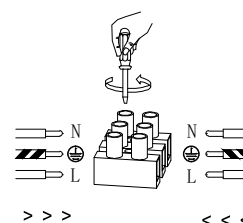

# NOVA LUCE

9009167

1

Turn off the general switch

2

Drill holes & apply plastic anchors  
With screws

3

Connect the wires

4

Apply the side screws

5

Instal glass shade

6

Turn on the general switch