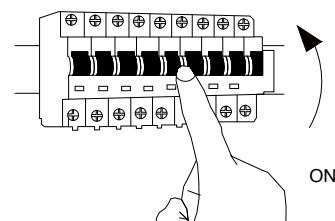

# NOVA LUCE

9009167

1

Turn off the general switch

2

Drill holes & apply plastic anchors  
With screws

3

Connect the wires

4

Apply the side screws

5

Instal glass shade

6

Turn on the general switch