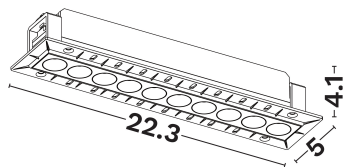

NOVA LUCE

PRODUCT DATASHEET

Version: 001

PRODUCT PHOTOGRAPH

GENERAL INFORMATION

Product Code	9844090
Product Category	Downlights-Linear
Product Family	Canon
Mounting Location	Ceiling
Application Environment	Indoor

DIMENSION & WEIGHT

LxWxH (cm)	L:22.3 W:5 H:4
Cut out (cm)	21 X 3
Weight (Kgr)	N/A

TECHNICAL DRAWING

MATERIAL & COLOR

Product Color	White
Body Material	Aluminium
Cover Material	N/A

APPLICATION & MOUNTING

Ambient Working Temp.	45 C
Type of Protection	IP20
Protection Class IK	IK04
Dimmable	Yes
Type of Dimming (Optional)	Triac/Dali
Mounting type	Trimless
Mounting Depth (cm)	Ceiling
Led Module Replaceable	No
Light Source	Led
Adjustable	No