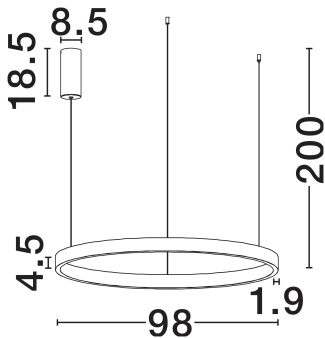

NOVA LUCE

PRODUCT DATASHEET

Version: 001

PRODUCT PHOTOGRAPH

TECHNICAL DRAWING

GENERAL INFORMATION

Product Code	9345667
Collection	Indoor
Product Category	Suspension
Product Family	Elowen
Mounting Location	Wall
Application Environment	Indoor
Specifications	N/A

DIMENSION & WEIGHT

LxWxH (cm)	D: 98 H: 200
Cut Out (cm)	N/A
Weight (Kgr)	3.6

MATERIAL & COLOR

Product Color	Sandy White
Body Material	Aluminium & Acrylic

APPLICATION & MOUNTING

Ambient Working Temp.	Max 45°C
Type of Protection	IP20
Dimmable	Yes
Type of Dimming	Triac
Mounting type	Surface
Mounting Depth (cm)	N/A
Led Module Replaceable	No
Light Source	LED

Power (Nominal)	106W
Input voltage (Nominal)	220-240V
Mains Frequency	50/60Hz

PHOTOMETRICAL DATA

Luminous Flux	4899lm
Color Temperature	3000K
Light Color (Designation)	Warm White

WARRANTY

Warranty	3 Years
----------	----------------