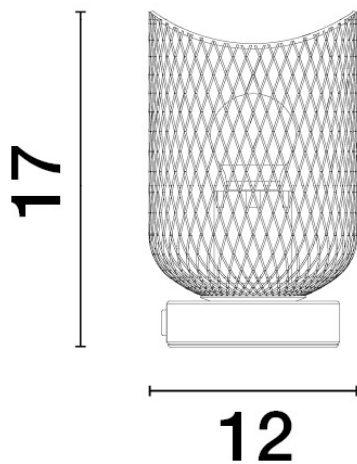

TECHNICAL DRAWING

APPLICATION & MOUNTING

Ambient Working Temp.	Max 45 oC
Type of Protection	IP20
Dimmable	Depends on the lamp
Type of Dimming (Optional)	N/A
Mounting type	N/A
Mounting Depth (cm)	N/A
Led Module Replaceable	Yes
Light Source	LED E27

NOVA LUCE S.A

Schimatari Viotias
32009, Greece

+30 22620 58 121
+30 22620 56 743

info@novaluce.com
www.novaluce.com